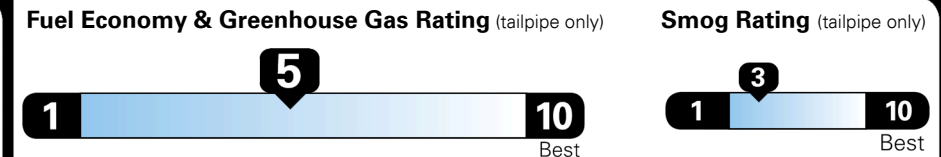

EPA DOT Fuel Economy and Environment

Gasoline Vehicle

Fuel Economy
25 MPG
combined city/hwy
4.0 gallons per 100 miles

Compact Cars range from 14 to 119 MPG. The best vehicle rates 136 MPGe.

22 city
29 highway

You spend $500
more in fuel costs over 5 years
compared to the average new vehicle.

Annual fuel cost $1,600